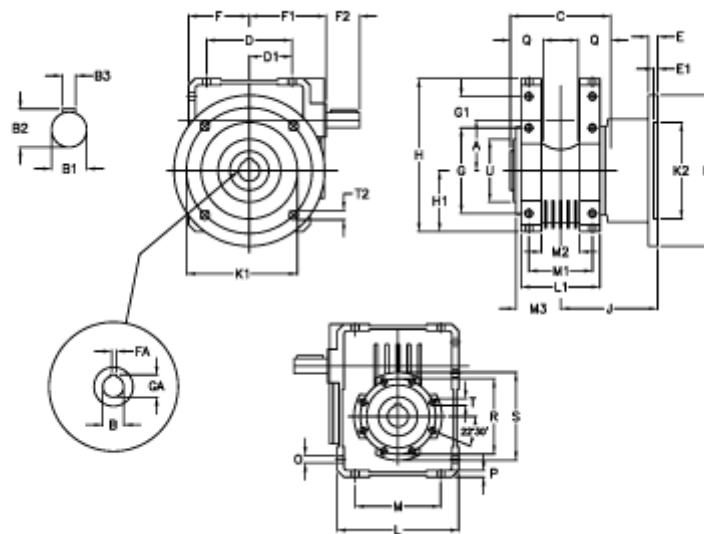

Article number: 3922110064400

Description: Worm gear with solid input shaft
W 110UF1-64-HS unassembled

Measures

A = 110.10	Description = W110UF-xx-P80 B5	G1 = 58.0	L = 250	Q = 45
B = 42	E = 20	GA = 45.3	L1 = 143	R = 165
B1 = 25	E1 = 12	H = 308.0	M = 184	S = 200
B2 = 28.0	F = 125.0	H1 = 125.0	M1 = 115	T = M12x19
B3 = 8	F1 = 157.0	J = 179.5	M2 = 69	T2 = 13.0
C = 155	F2 = 60	K = 280	M3 = 73.0	U = 130
D = 174.0	FA = 12	K1 = 230	O = 14.0	
D1 = 82.0	G = 184	K2 = 170	P = 14	